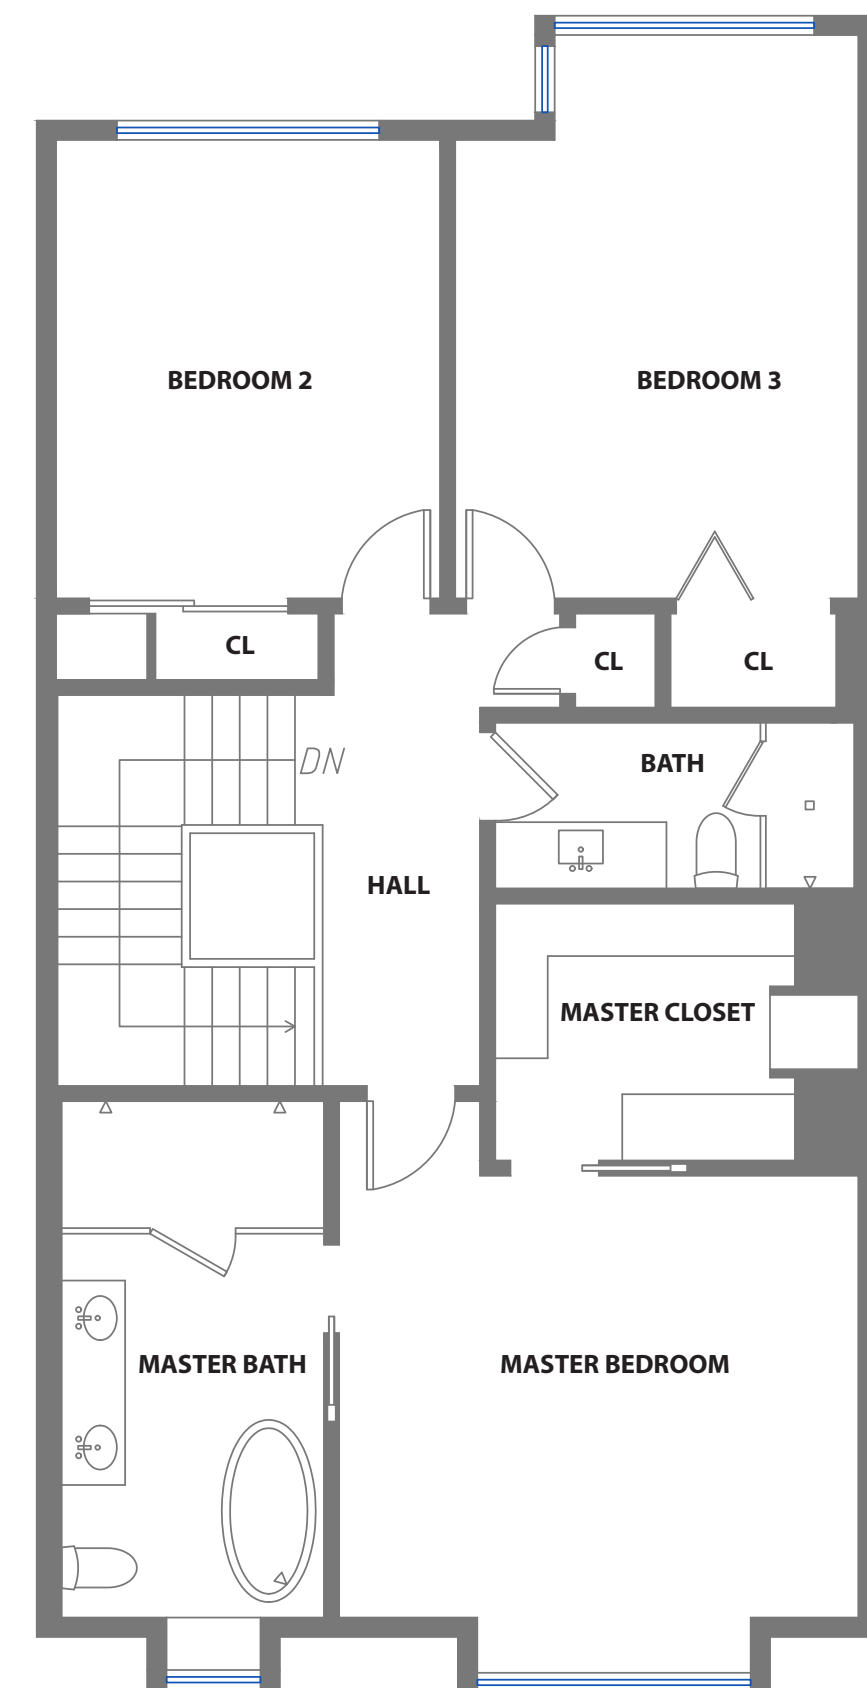

### LIVING SPACE

<b>Square Footage:</b>	<b>3,061 Sq. Ft.*</b>
* Lower Level	684
* Main Level	1,161
* Upper Level	1,216

### APPROXIMATE TOTAL LIVING & NON-LIVING SPACE

<b>Square Footage:</b>	<b>3,546 Sq. Ft.*</b>
------------------------	-----------------------

**LOWER LEVEL**

**MAIN LEVEL**

**UPPER LEVEL**