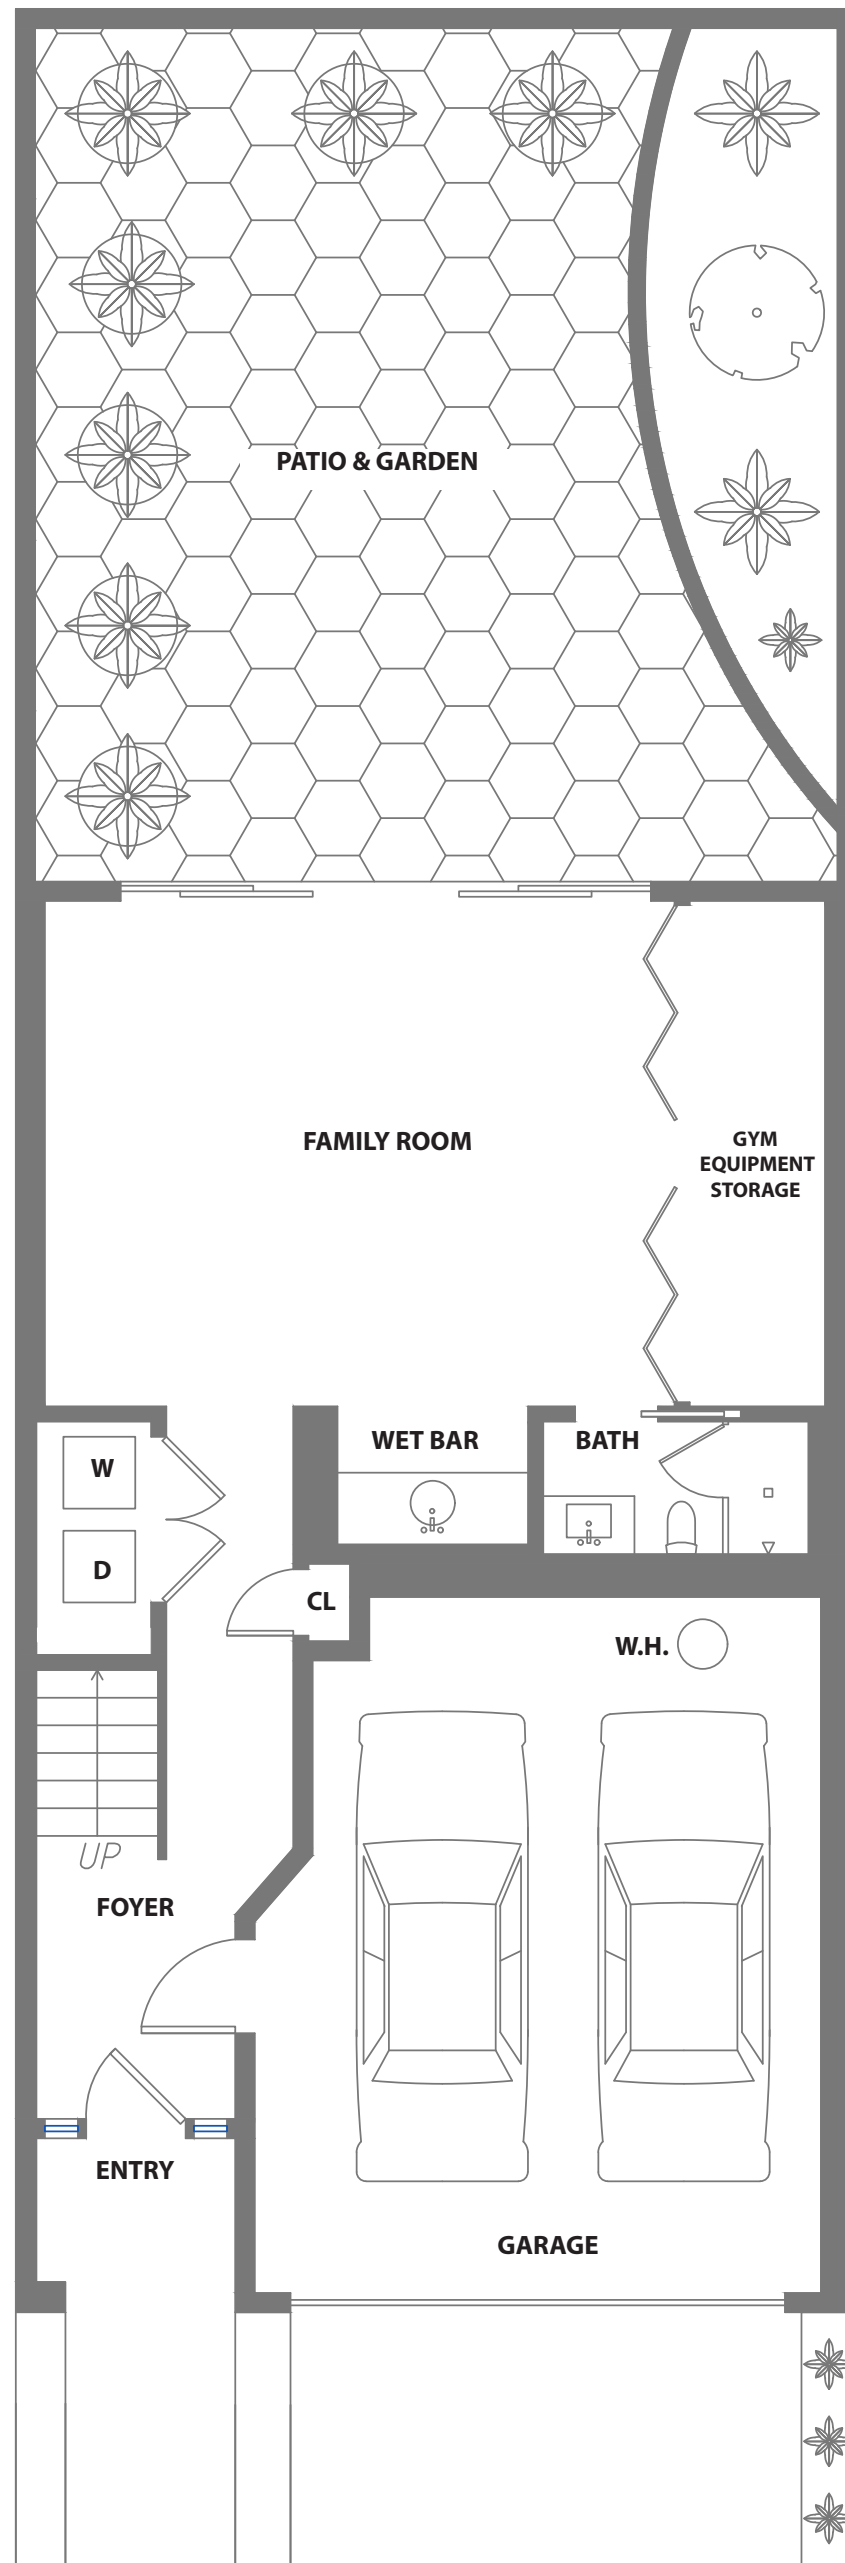

EXCEPTIONAL COW HOLLOW RESIDENCE

SAN FRANCISCO, CALIFORNIA

PROPERTY SQF INFORMATION

LIVING SPACE

Square Footage:	3,061 Sq. Ft.*
* Lower Level	684
* Main Level	1,161
* Upper Level	1,216

NON-LIVING SPACE

Square Footage:	485 Sq. Ft.*
* Deck	109
* Garage	376

APPROXIMATE TOTAL LIVING & NON-LIVING SPACE

Square Footage:	3,546 Sq. Ft.*

LOWER LEVEL