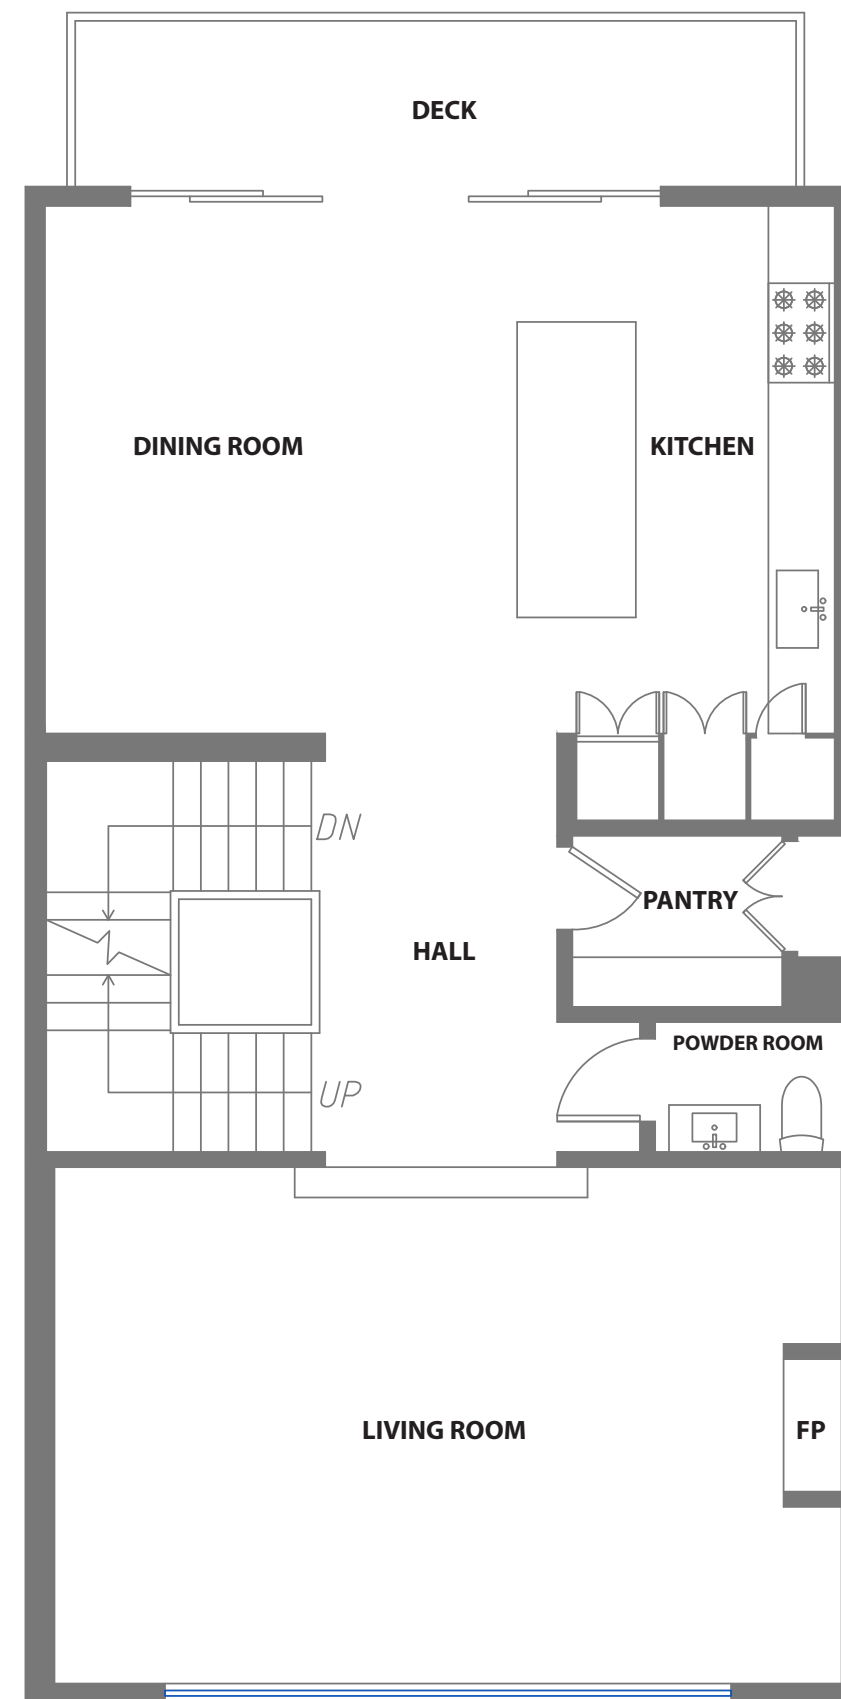

### LIVING SPACE

<b>Square Footage:</b>	<b>3,061 Sq. Ft.*</b>
* Lower Level	684
* Main Level	1,161
* Upper Level	1,216

### NON-LIVING SPACE

<b>Square Footage:</b>	<b>485 Sq. Ft.*</b>
* Deck	109
* Garage	376

### APPROXIMATE TOTAL LIVING & NON-LIVING SPACE

<b>Square Footage:</b>	<b>3,546 Sq. Ft.*</b>
------------------------	-----------------------

**LOWER LEVEL**

**MAIN LEVEL**

**UPPER LEVEL**